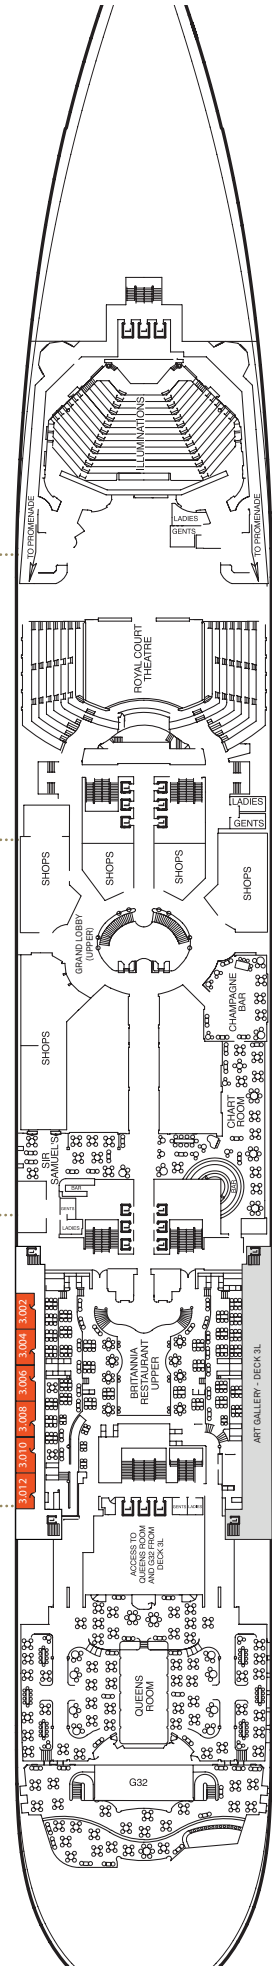

Deck 3 & 3L