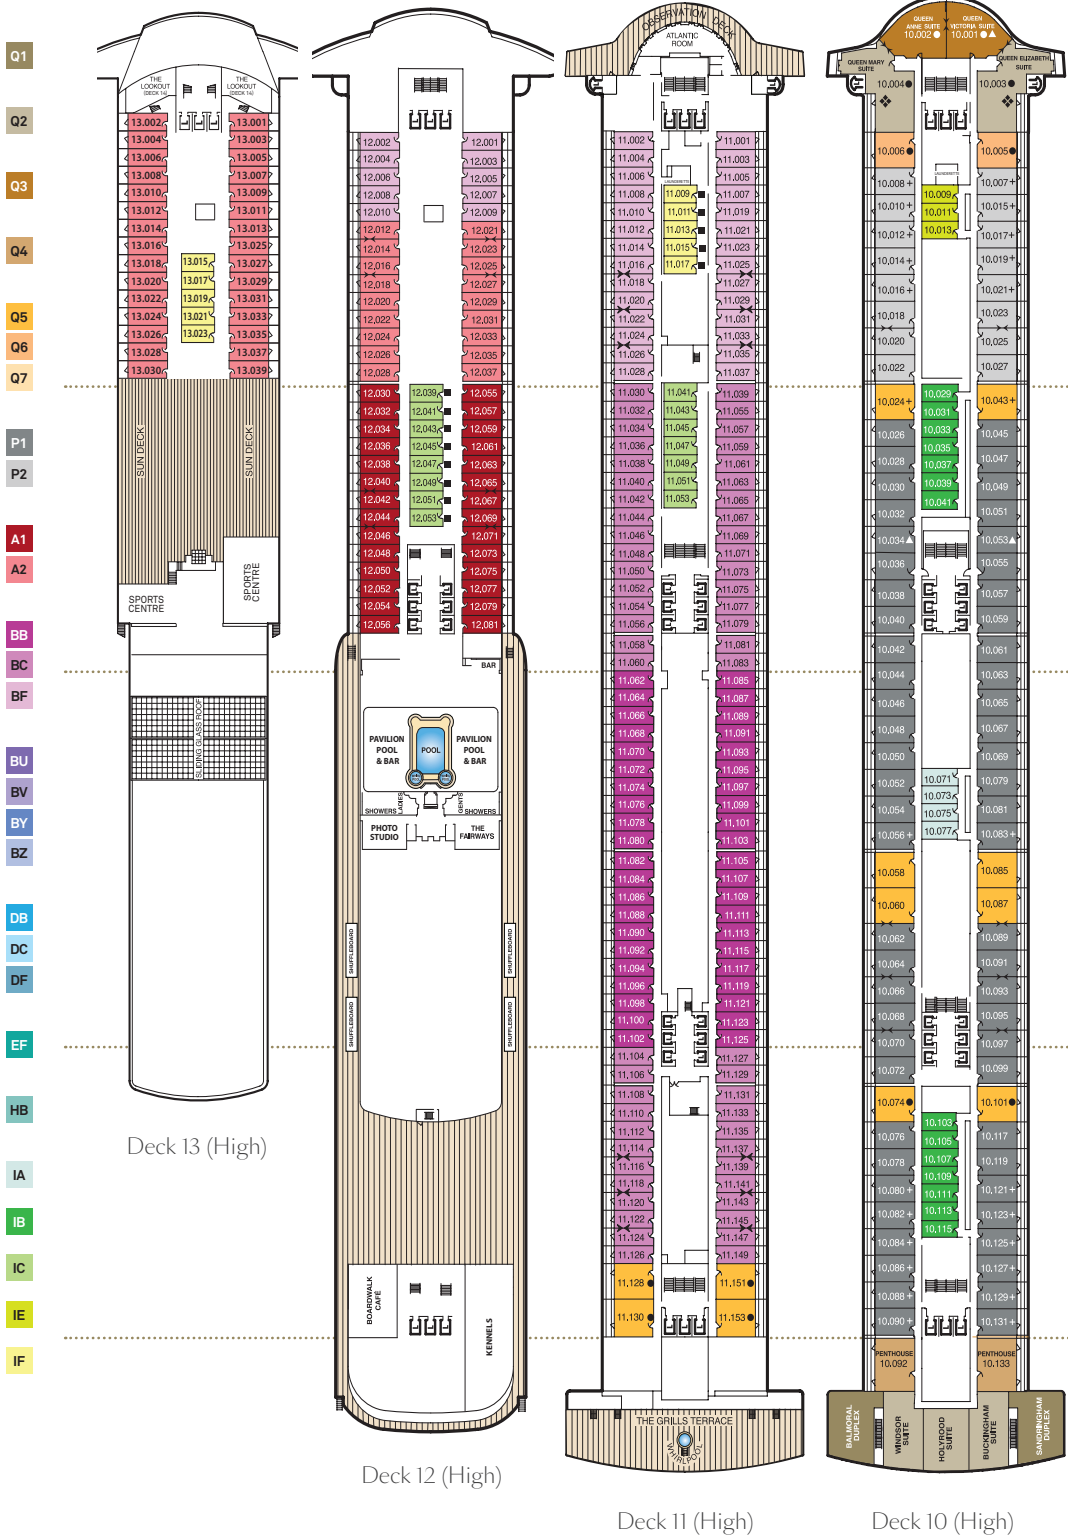

Forward High Deck 8

Oceanview

Forward/Aft Low Decks 5,6

Atrium View Inside

Midships Low Decks 5,6

Standard Inside

Midships High Deck 10

Midships High Deck 10

Low Decks 5,6

Midships High Decks 11,12

Low Decks 5,6

Forward/Aft High Decks 9,10

Low Decks 5,6

Forward High Decks 11,13

Low Decks 5,6

Key to symbols

- L Lift
- Connecting staterooms
- + 3rd berth is a single sofa bed
- 3rd & 4th berth is a double sofa bed
- 3rd & 4th berths are two upper beds
- * Staterooms have views obstructed by lifeboats
- ▲ Wheelchair accessible (stateroom sizes vary)
- ◆ Single level Q2 Suite
- ♦ Royal Suites do not have a balcony