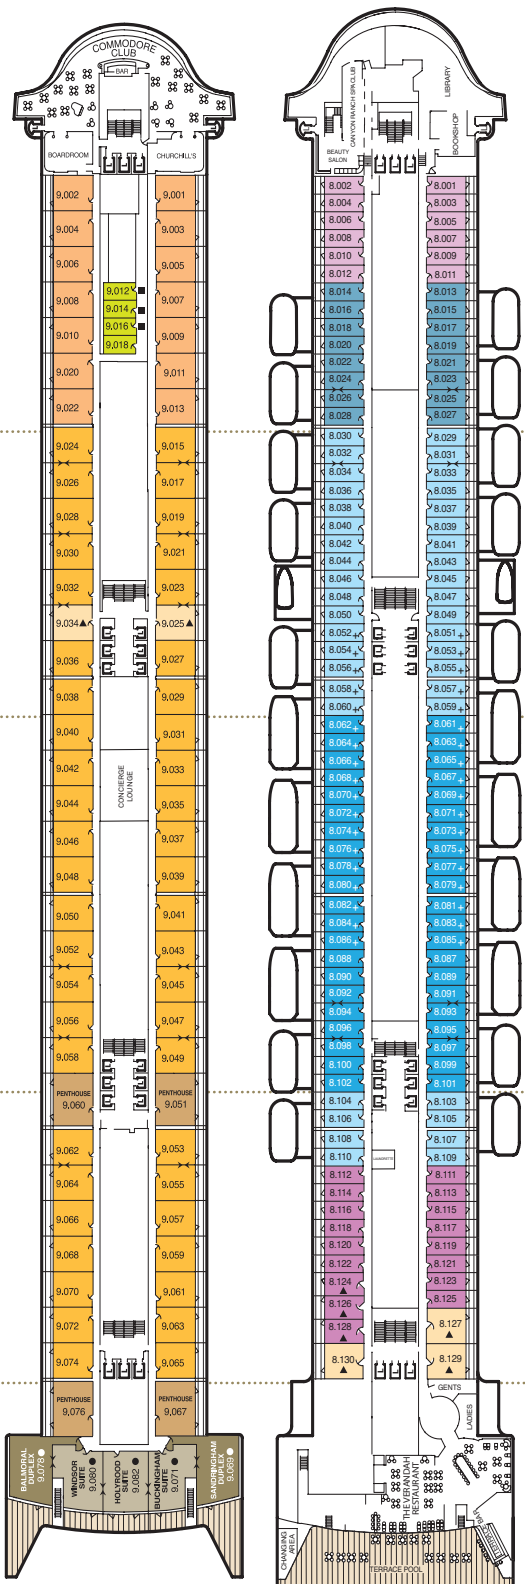

Forward High Deck 8

Oceanview

Forward/Aft Low Decks 5,6

Atrium View Inside

Midships Low Decks 5,6

Standard Inside

Midships High Deck 10

Midships High Deck 10

Low Decks 5,6

Midships High Decks 11,12

Low Decks 5,6

Forward/Aft High Decks 9,10

Low Decks 5,6

Forward High Decks 11,13

Low Decks 5,6

Key to symbols

- L Lift
- Connecting staterooms
- + 3rd berth is a single sofa bed
- 3rd & 4th berth is a double sofa bed
- 3rd & 4th berths are two upper beds
- * Staterooms have views obstructed by lifeboats
- ▲ Wheelchair accessible (stateroom sizes vary)
- ◆ Single level Q2 Suite
- ♦ Royal Suites do not have a balcony

Deck 9 (High)

Deck 8 (High)

Deck 7

Deck 6 (low)

Deck 5 (low)

Forward

Mid Forward

Midships