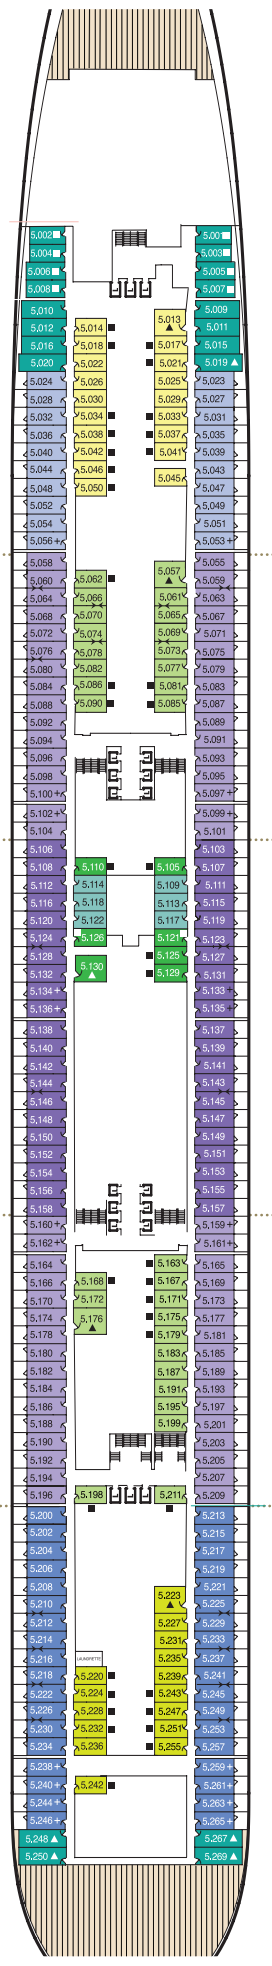

Deck 5 (low)

Forward

Mid Forward

Midships

Mid Aft

Aft

View Queen Mary 2 stateroom accommodation online at cunard.co.uk/qm2staterooms and virtual tours at cunard.co.uk/qm2tours