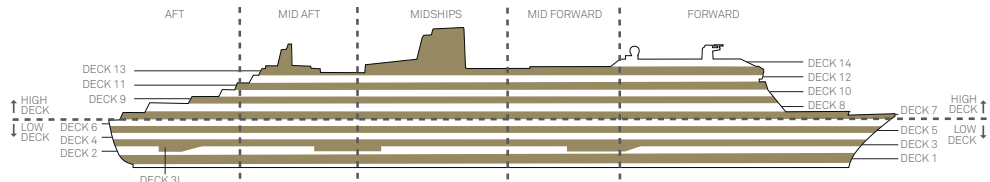

Forward High Deck 8

Oceanview

Forward/Aft Low Decks 5,6

Atrium View Inside

Midships Low Decks 5,6

Standard Inside

Midships High Deck 10

Midships High Deck 10

Low Decks 5,6

Midships High Decks 11,12

Low Decks 5,6

Forward/Aft High Decks 9,10

Low Decks 5,6

Forward High Decks 11,13

Low Decks 5,6

Key to symbols

- L Lift
- Connecting staterooms
- + 3rd berth is a single sofa bed
- 3rd & 4th berth is a double sofa bed
- 3rd & 4th berths are two upper beds
- * Staterooms have views obstructed by lifeboats
- ▲ Wheelchair accessible (stateroom sizes vary)
- ◆ Single level Q2 Suite
- ♦ Royal Suites do not have a balcony