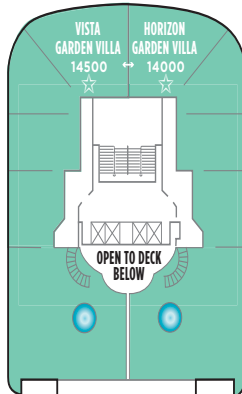

NORWEGIAN STAR DECK PLANS

FEATURES

- 18 Dining Options/
11 Bars & Lounges
- 1 Main Pool⁹/ 1 Kids' Pool
- 6 Hot Tubs
- 6,694-square foot
Garden Villas
- Casino
- Spa & Fitness Center
- Youth Centers

◆ Heated pool available

SYMBOL LEGEND

- Stateroom with facilities for the disabled (For information, contact Reservations)
- PrivaSea partially enclosed balcony
- ↕ Connecting staterooms
- ▲ Third-person occupancy available
- + Third- and/or fourth-person occupancy available
- ★ Third-, fourth- and/or fifth-person occupancy available
- ☆ Up-to-sixth-person occupancy available
- ⊠ Elevator
- ⊞ Elevator
- RR Restroom