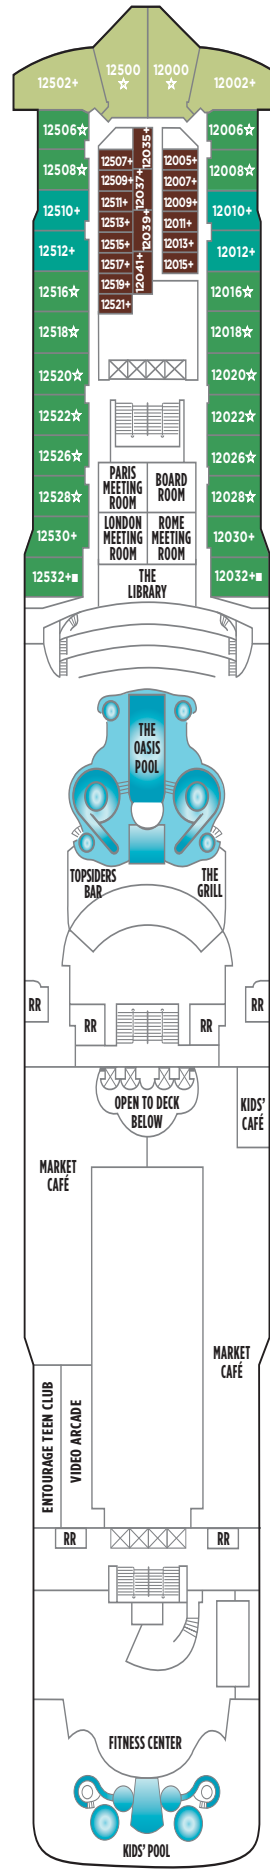

NORWEGIAN STAR DECK PLANS

FEATURES

- 18 Dining Options/
11 Bars & Lounges
- 1 Main Pool⁹/ 1 Kids' Pool
- 6 Hot Tubs
- 6,694-square foot
Garden Villas
- Casino
- Spa & Fitness Center
- Youth Centers

◆ Heated pool available

SYMBOL LEGEND

- Stateroom with facilities for the disabled (For information, contact Reservations)
- PrivaSea partially enclosed balcony
- ↕ Connecting staterooms
- ▲ Third-person occupancy available
- + Third- and/or fourth-person occupancy available
- ★ Third-, fourth- and/or fifth-person occupancy available
- ☆ Up-to-sixth-person occupancy available
- ⊠ Elevator
- ⊞ Elevator
- RR Restroom

S1

DECK 14

DECK 13

SA SG SJ IC

DECK 12

SC MA MB MX BA IA IC

DECK 11

SB SE SF B1 BA BB I1 IA IC

DECK 10

DECK 9

DECK 8

DECK 7

DECK 6

DECK 5

DECK 4

NORWEGIAN STAR ACCOMMODATIONS