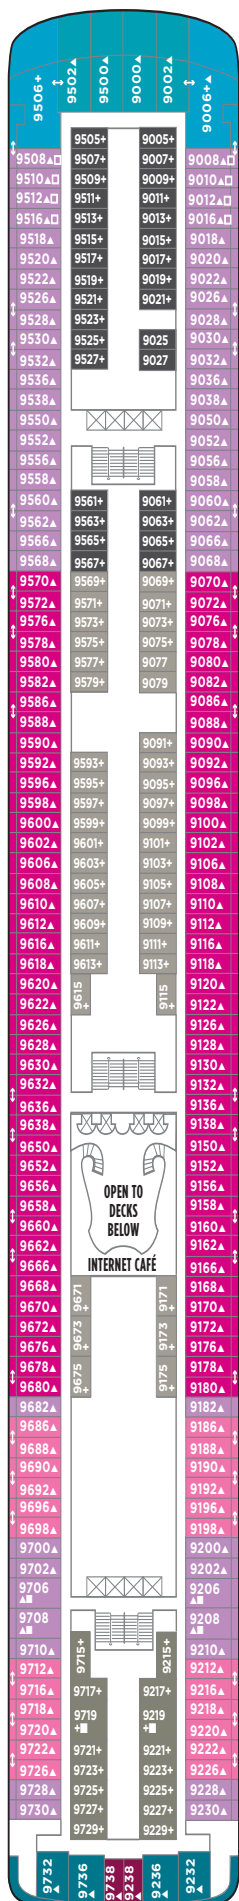

NORWEGIAN STAR DECK PLANS

FEATURES

- 18 Dining Options/
11 Bars & Lounges
- 1 Main Pool⁹/ 1 Kids' Pool
- 6 Hot Tubs
- 6,694-square foot
Garden Villas
- Casino
- Spa & Fitness Center
- Youth Centers

◆ Heated pool available

SYMBOL LEGEND

- Stateroom with facilities for the disabled (For information, contact Reservations)
- PrivaSea partially enclosed balcony
- ↕ Connecting staterooms
- ▲ Third-person occupancy available
- + Third- and/or fourth-person occupancy available
- ★ Third-, fourth- and/or fifth-person occupancy available
- ☆ Up-to-sixth-person occupancy available
- ⊠ Elevator
- ⊞ Elevator
- RR Restroom

S1

DECK 14

DECK 13

SA SG SJ IC

DECK 12

SC MA MB MX BA IA IC

DECK 11

SB SE SF B1 BA BB I1 IA IC

DECK 10

DECK 9

DECK 8

DECK 7

DECK 6

DECK 5

DECK 4

NORWEGIAN STAR ACCOMMODATIONS