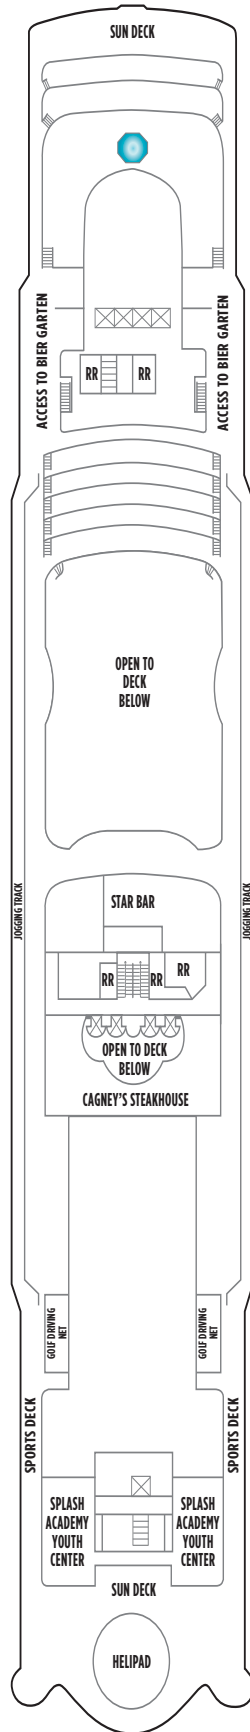

NORWEGIAN STAR DECK PLANS

FEATURES

- 18 Dining Options/
11 Bars & Lounges
- 1 Main Pool⁹/ 1 Kids' Pool
- 6 Hot Tubs
- 6,694-square foot
Garden Villas
- Casino
- Spa & Fitness Center
- Youth Centers

◆ Heated pool available

SYMBOL LEGEND

- Stateroom with facilities for the disabled (For information, contact Reservations)
- PrivaSea partially enclosed balcony
- ↕ Connecting staterooms
- ▲ Third-person occupancy available
- + Third- and/or fourth-person occupancy available
- ★ Third-, fourth- and/or fifth-person occupancy available
- ☆ Up-to-sixth-person occupancy available
- ⊠ Elevator
- ⊞ Elevator
- RR Restroom

S1

DECK 14

DECK 13

SA SG SJ IC

DECK 12

SC MA MB MX BA IA IC

DECK 11

SB SE SF B1 BA BB I1 IA IC

DECK 10

DECK 9

DECK 8

DECK 7

DECK 6

DECK 5

DECK 4

NORWEGIAN STAR ACCOMMODATIONS