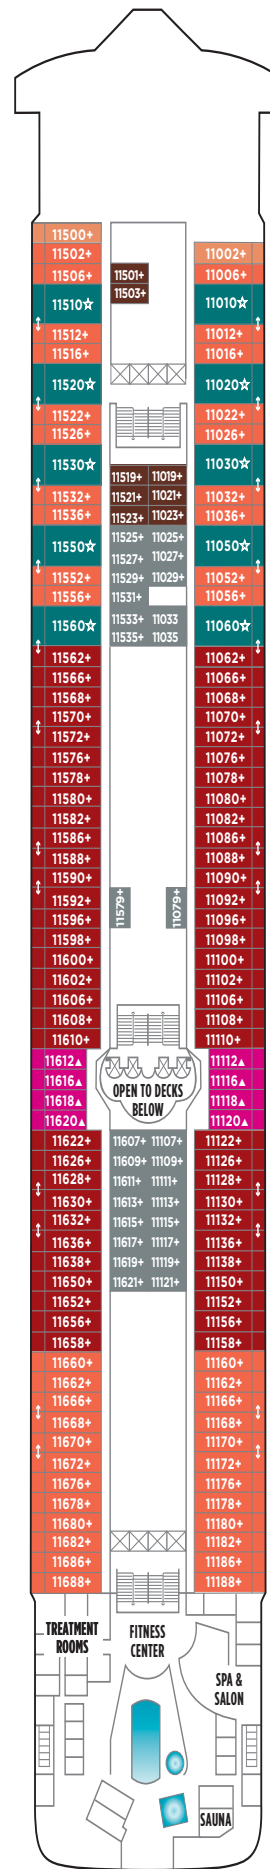

NORWEGIAN STAR DECK PLANS

FEATURES

- 18 Dining Options/
11 Bars & Lounges
- 1 Main Pool⁹/ 1 Kids' Pool
- 6 Hot Tubs
- 6,694-square foot
Garden Villas
- Casino
- Spa & Fitness Center
- Youth Centers

◆ Heated pool available

SYMBOL LEGEND

- Stateroom with facilities for the disabled (For information, contact Reservations)
- PrivaSea partially enclosed balcony
- ↕ Connecting staterooms
- ▲ Third-person occupancy available
- + Third- and/or fourth-person occupancy available
- ★ Third-, fourth- and/or fifth-person occupancy available
- ☆ Up-to-sixth-person occupancy available
- ⊠ Elevator
- ⊞ Elevator
- RR Restroom

S1

DECK 14

DECK 13

SA SG SJ IC

DECK 12

SC MA MB MX BA IA IC

DECK 11

SB SE SF B1 BA BB I1 IA IC

DECK 10

DECK 9

DECK 8

DECK 7

DECK 6

DECK 5

DECK 4

NORWEGIAN STAR ACCOMMODATIONS