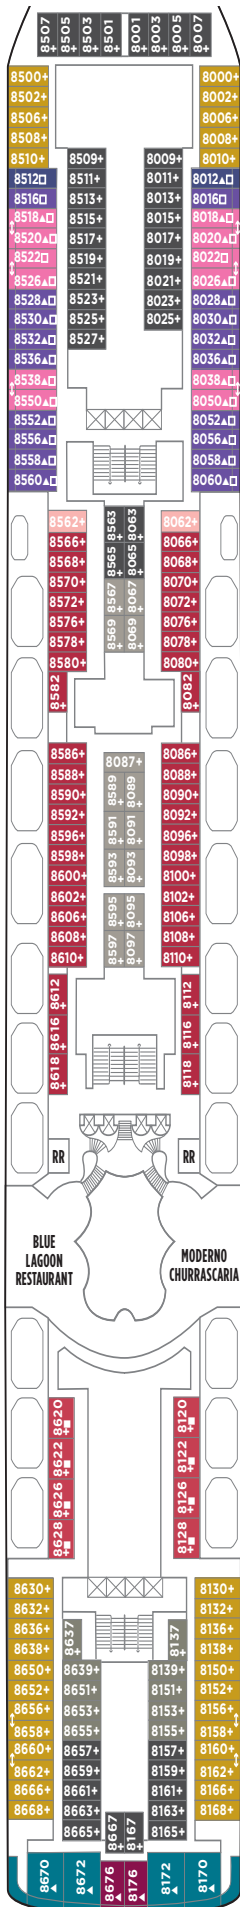

NORWEGIAN STAR DECK PLANS

FEATURES

- 18 Dining Options/
11 Bars & Lounges
- 1 Main Pool⁹/ 1 Kids' Pool
- 6 Hot Tubs
- 6,694-square foot
Garden Villas
- Casino
- Spa & Fitness Center
- Youth Centers

◆ Heated pool available

SYMBOL LEGEND

- Stateroom with facilities for the disabled (For information, contact Reservations)
- PrivaSea partially enclosed balcony
- ↕ Connecting staterooms
- ▲ Third-person occupancy available
- + Third- and/or fourth-person occupancy available
- ★ Third-, fourth- and/or fifth-person occupancy available
- ☆ Up-to-sixth-person occupancy available
- ⊠ Elevator
- ⊞ Elevator
- RR Restroom

S1

DECK 14

DECK 13

SA SG SJ IC

DECK 12

SC MA MB MX BA IA IC

DECK 11

SB SE SF B1 BA BB I1 IA IC

DECK 10

DECK 9

DECK 8

DECK 7

DECK 6

DECK 5

DECK 4

NORWEGIAN STAR ACCOMMODATIONS