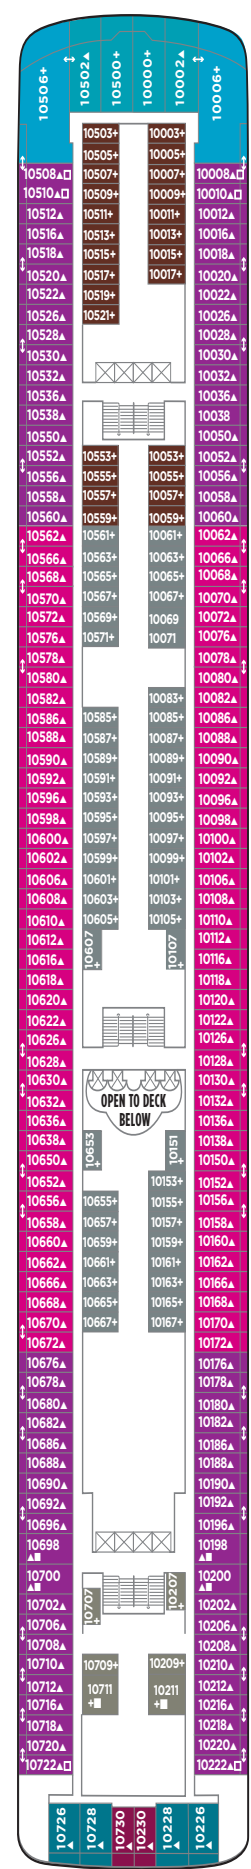

NORWEGIAN STAR DECK PLANS

FEATURES

- 18 Dining Options/
11 Bars & Lounges
- 1 Main Pool⁹/ 1 Kids' Pool
- 6 Hot Tubs
- 6,694-square foot
Garden Villas
- Casino
- Spa & Fitness Center
- Youth Centers

◆ Heated pool available

SYMBOL LEGEND

- Stateroom with facilities for the disabled (For information, contact Reservations)
- PrivaSea partially enclosed balcony
- ↕ Connecting staterooms
- ▲ Third-person occupancy available
- + Third- and/or fourth-person occupancy available
- ★ Third-, fourth- and/or fifth-person occupancy available
- ☆ Up-to-sixth-person occupancy available
- ⊠ Elevator
- ⊞ Elevator
- RR Restroom

S1

DECK 14

DECK 13

SA SG SJ IC

DECK 12

SC MA MB MX BA IA IC

DECK 11

SB SE SF B1 BA BB I1 IA IC

DECK 10

DECK 9

DECK 8

DECK 7

DECK 6

DECK 5

DECK 4

NORWEGIAN STAR ACCOMMODATIONS