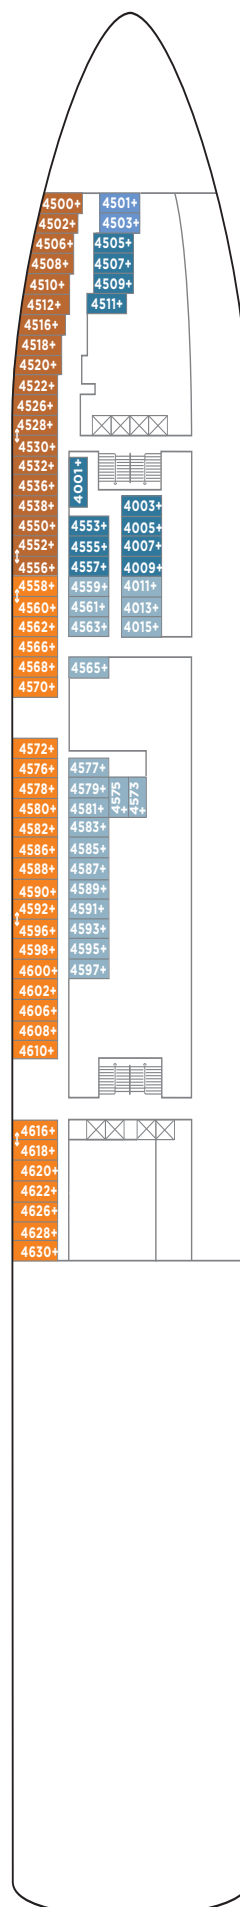

NORWEGIAN STAR DECK PLANS

FEATURES

- 18 Dining Options/
11 Bars & Lounges
- 1 Main Pool⁹/ 1 Kids' Pool
- 6 Hot Tubs
- 6,694-square foot
Garden Villas
- Casino
- Spa & Fitness Center
- Youth Centers

◆ Heated pool available

SYMBOL LEGEND

- Stateroom with facilities for the disabled (For information, contact Reservations)
- PrivaSea partially enclosed balcony
- ↕ Connecting staterooms
- ▲ Third-person occupancy available
- + Third- and/or fourth-person occupancy available
- ★ Third-, fourth- and/or fifth-person occupancy available
- ☆ Up-to-sixth-person occupancy available
- ⊠ Elevator
- ⊞ Elevator
- RR Restroom

S1

DECK 14

DECK 13

SA SG SJ IC

DECK 12

SC MA MB MX BA IA IC

DECK 11

SB SE SF B1 BA BB I1 IA IC

DECK 10

DECK 9

DECK 8

DECK 7

DECK 6

DECK 5

DECK 4

NORWEGIAN STAR ACCOMMODATIONS